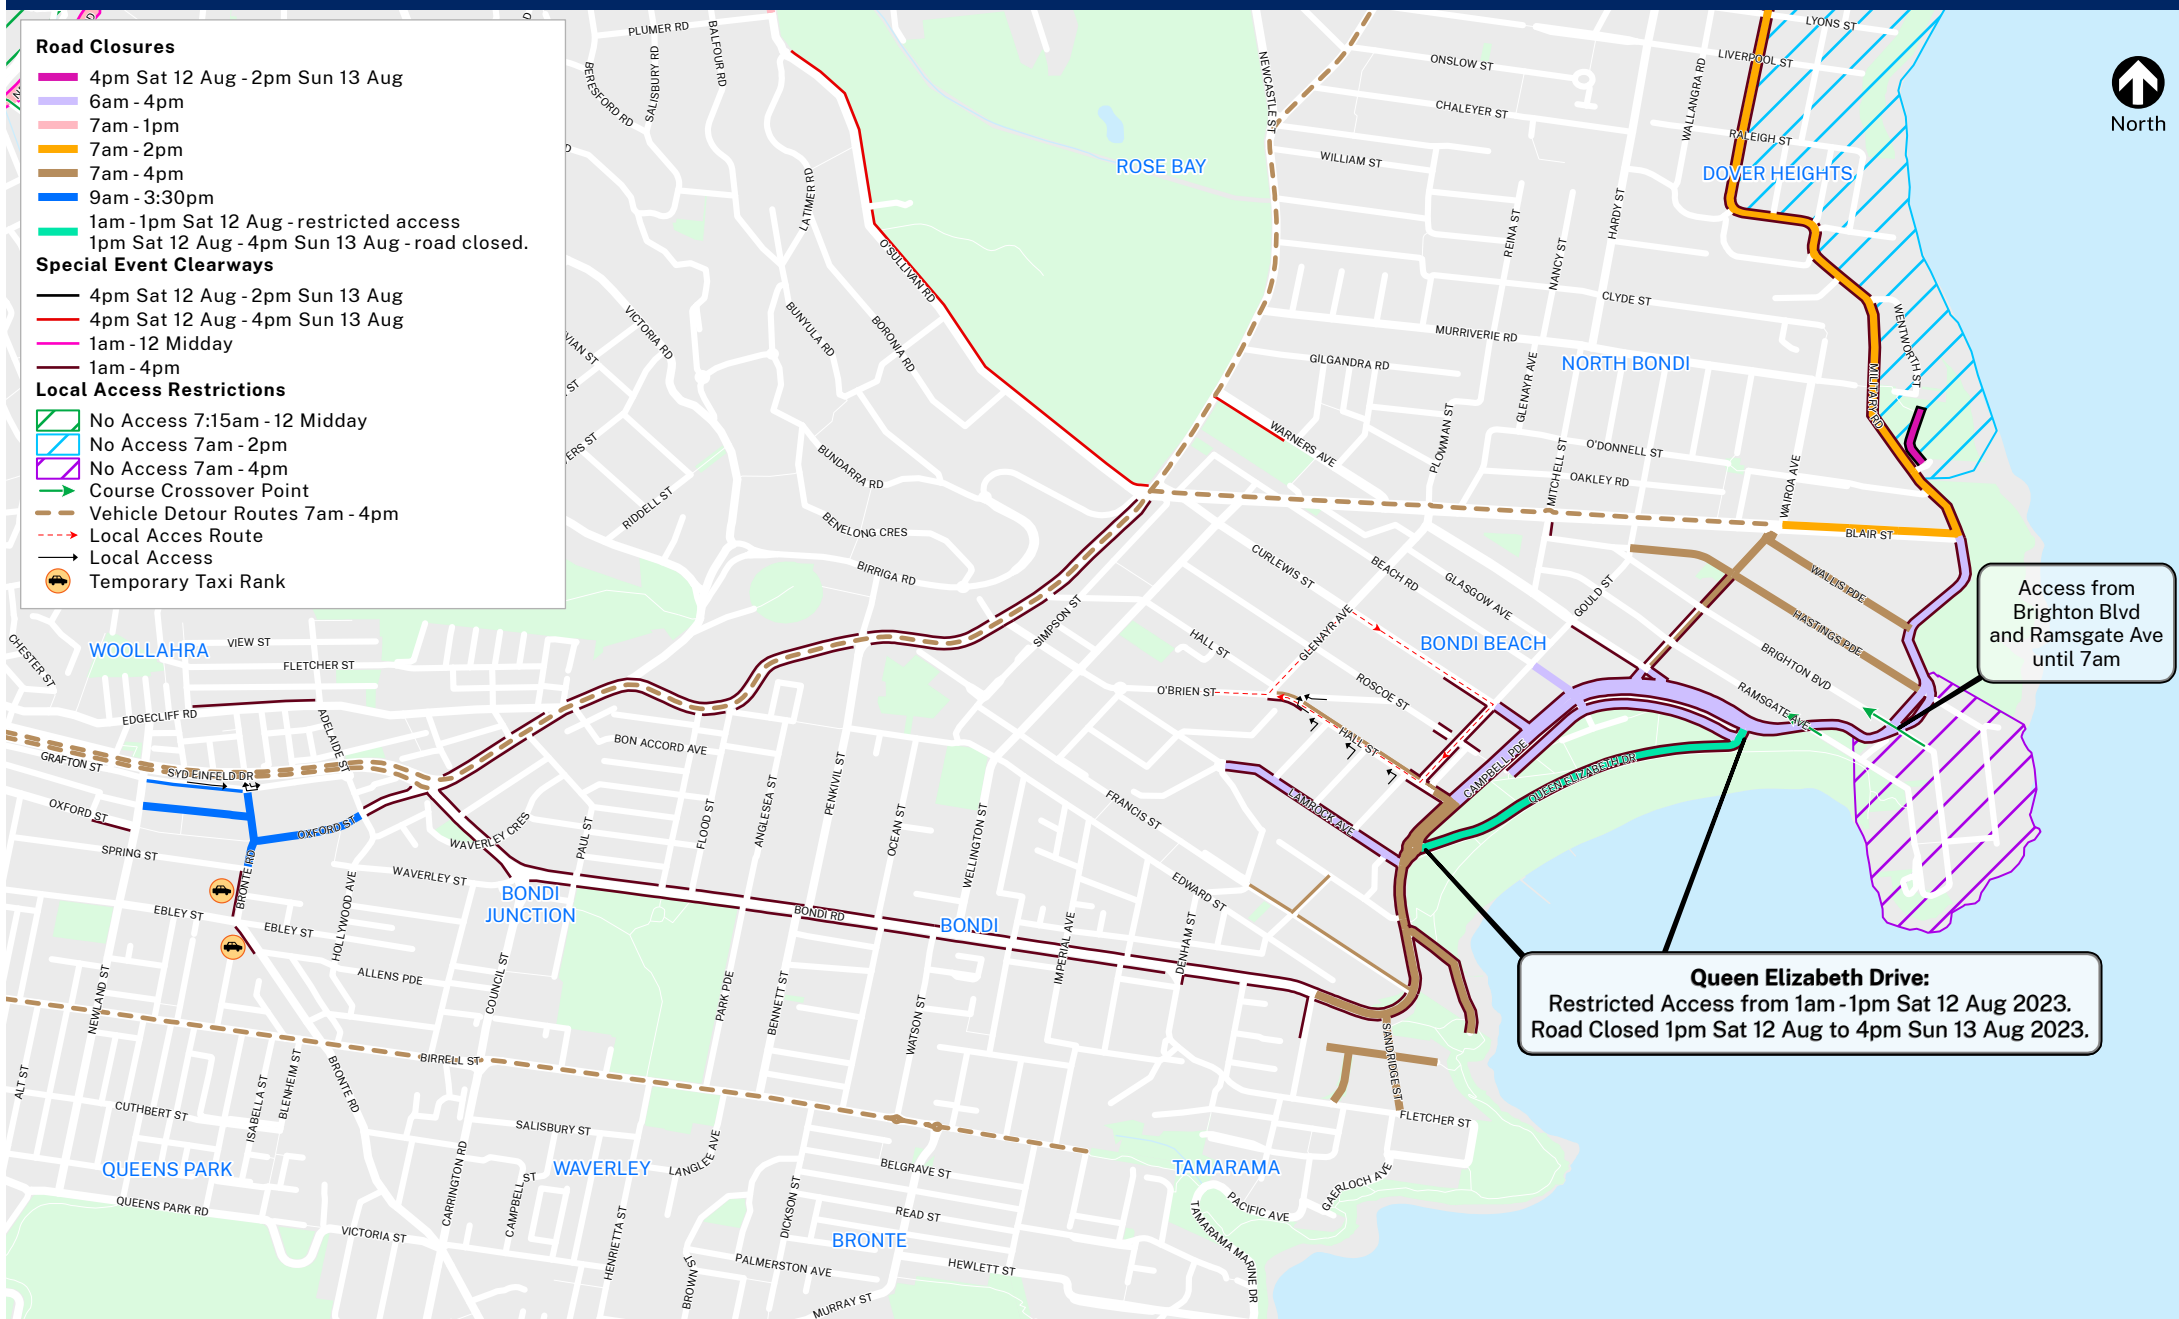

City2Surf - Sunday 13 August 2023

Dover Heights to Bondi Junction - Road Closures & Special Event Clearways

Road Closures

- 4pm Sat 12 Aug - 2pm Sun 13 Aug
- 6am - 4pm
- 7am - 1pm
- 7am - 2pm
- 7am - 4pm
- 9am - 3:30pm
- 1am - 1pm Sat 12 Aug - restricted access
- 1pm Sat 12 Aug - 4pm Sun 13 Aug - road closed.

Special Event Clearways

- 4pm Sat 12 Aug - 2pm Sun 13 Aug
- 4pm Sat 12 Aug - 4pm Sun 13 Aug
- 1am - 12 Midday
- 1am - 4pm

Local Access Restrictions

- No Access 7:15am - 12 Midday
- No Access 7am - 2pm
- No Access 7am - 4pm
- Course Crossover Point
- Vehicle Detour Routes 7am - 4pm
- Local Access Route
- Local Access
- Temporary Taxi Rank

Access from Brighton Blvd and Ramsgate Ave until 7am

Queen Elizabeth Drive:
Restricted Access from 1am - 1pm Sat 12 Aug 2023.
Road Closed 1pm Sat 12 Aug to 4pm Sun 13 Aug 2023.

Visit livetraffic.com for more details. Visit transportnsw.info to plan your trip.